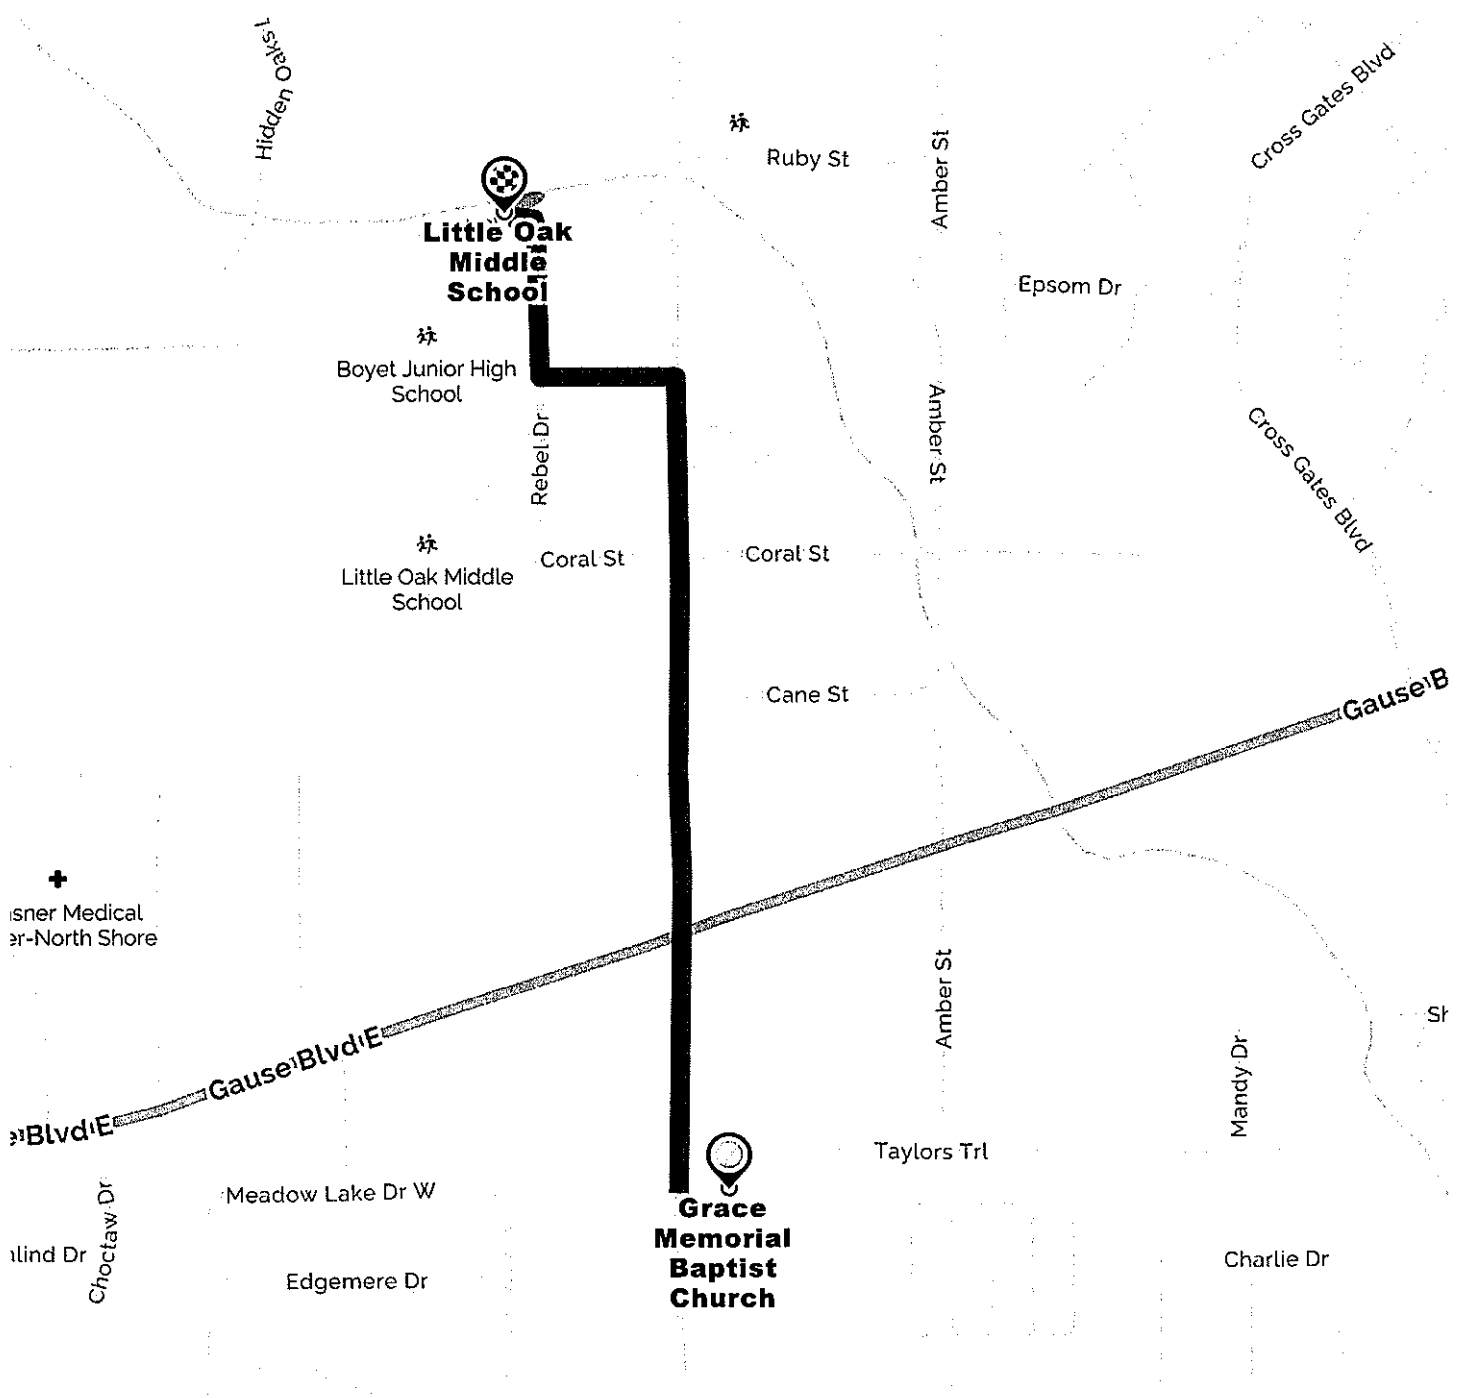

Little Oak Middle School

Boyet Junior High School

Little Oak Middle School

Grace Memorial Baptist Church

Medical Center-North Shore